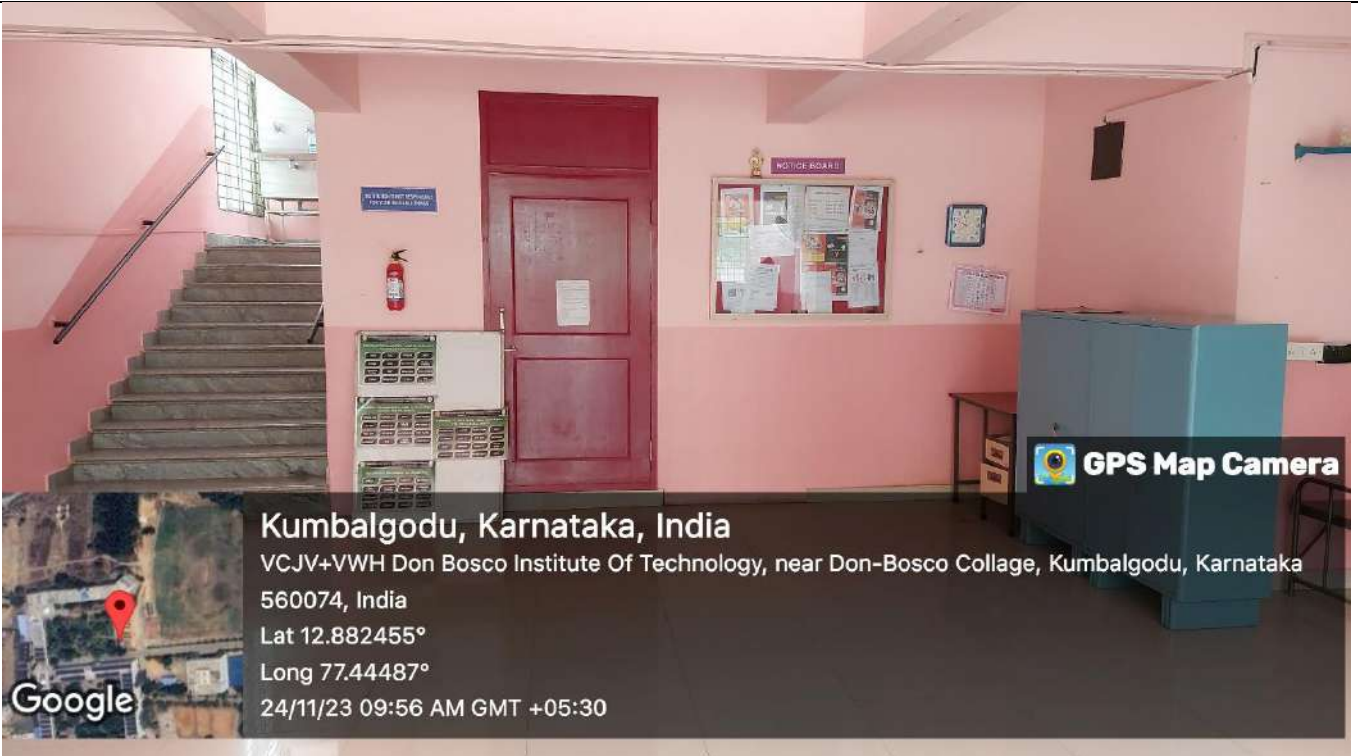

Security at Entrance

Internet Facility

Security at Girls Hostel with Warden

CCTV Facility

Kumbalgodu, Karnataka, India

VCJV+VWH Don Bosco Institute Of Technology, near Don-Bosco Collage, Kumbalgodu, Karnataka

560074, India

Lat 12.882455°

Long 77.44487°

24/11/23 09:56 AM GMT +05:30

Girls Hostel Waiting Area

Kumbalgodu, Karnataka, India

VCJV+VWH Don Bosco Institute Of Technology, near Don-Bosco Collage, Kumbalgodu, Karnataka

560074, India

Lat 12.882455°

Long 77.44487°

24/11/23 10:23 AM GMT +05:30

CCTV Facility at Canteen Entrance

Kumbalgodu, Karnataka, India

VCJV+VWH Don Bosco Institute Of Technology, near Don-Bosco Collage, Kumbalgodu, Karnataka