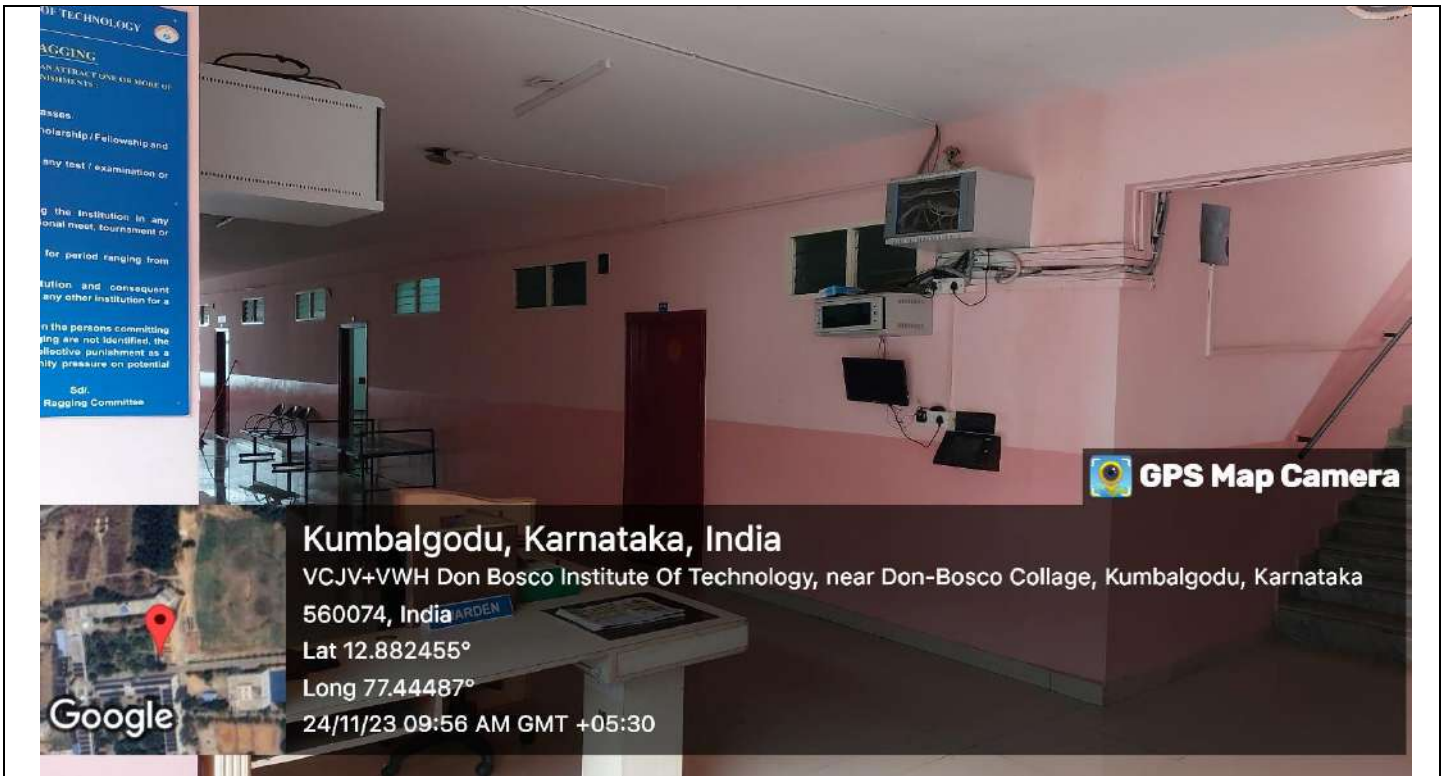

Security at Entrance

Internet Facility

Security at Girls Hostel with Warden

CCTV Facility

Kumbalgodu, Karnataka, India

VCJV+VWH Don Bosco Institute Of Technology, near Don-Bosco Collage, Kumbalgodu, Karnataka

560074, India

Lat 12.882455°

Long 77.44487°

24/11/23 09:56 AM GMT +05:30

Girls Hostel Waiting Area

Kumbalgodu, Karnataka, India

VCJV+VWH Don Bosco Institute Of Technology, near Don-Bosco Collage, Kumbalgodu, Karnataka

560074, India

Lat 12.882455°

Long 77.44487°

24/11/23 10:23 AM GMT +05:30

CCTV Facility at Canteen Entrance

Kumbalgodu, Karnataka, India

VCJV+VWH Don Bosco Institute Of Technology, near Don-Bosco Collage, Kumbalgodu, Karnataka